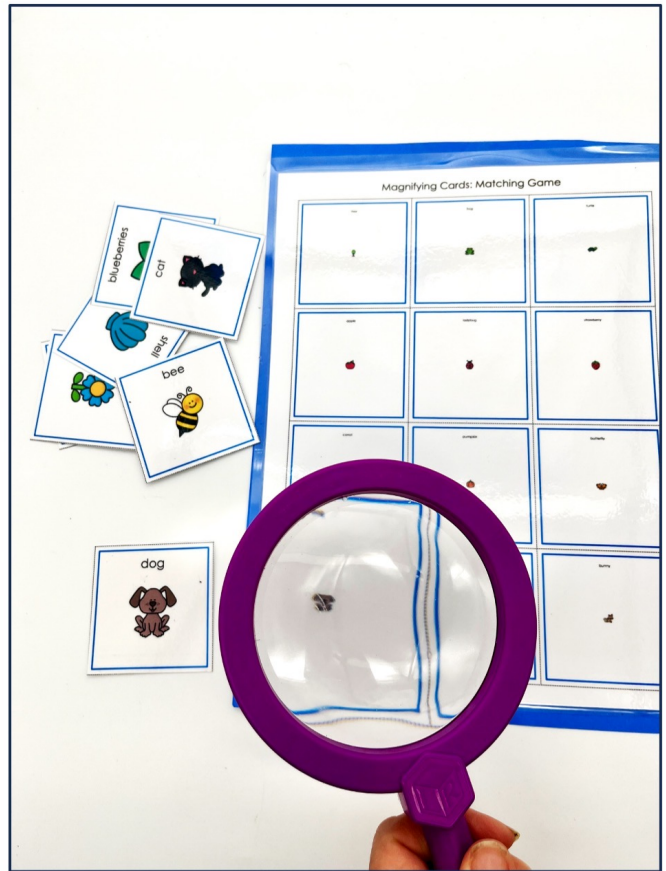

Matching Game for Table